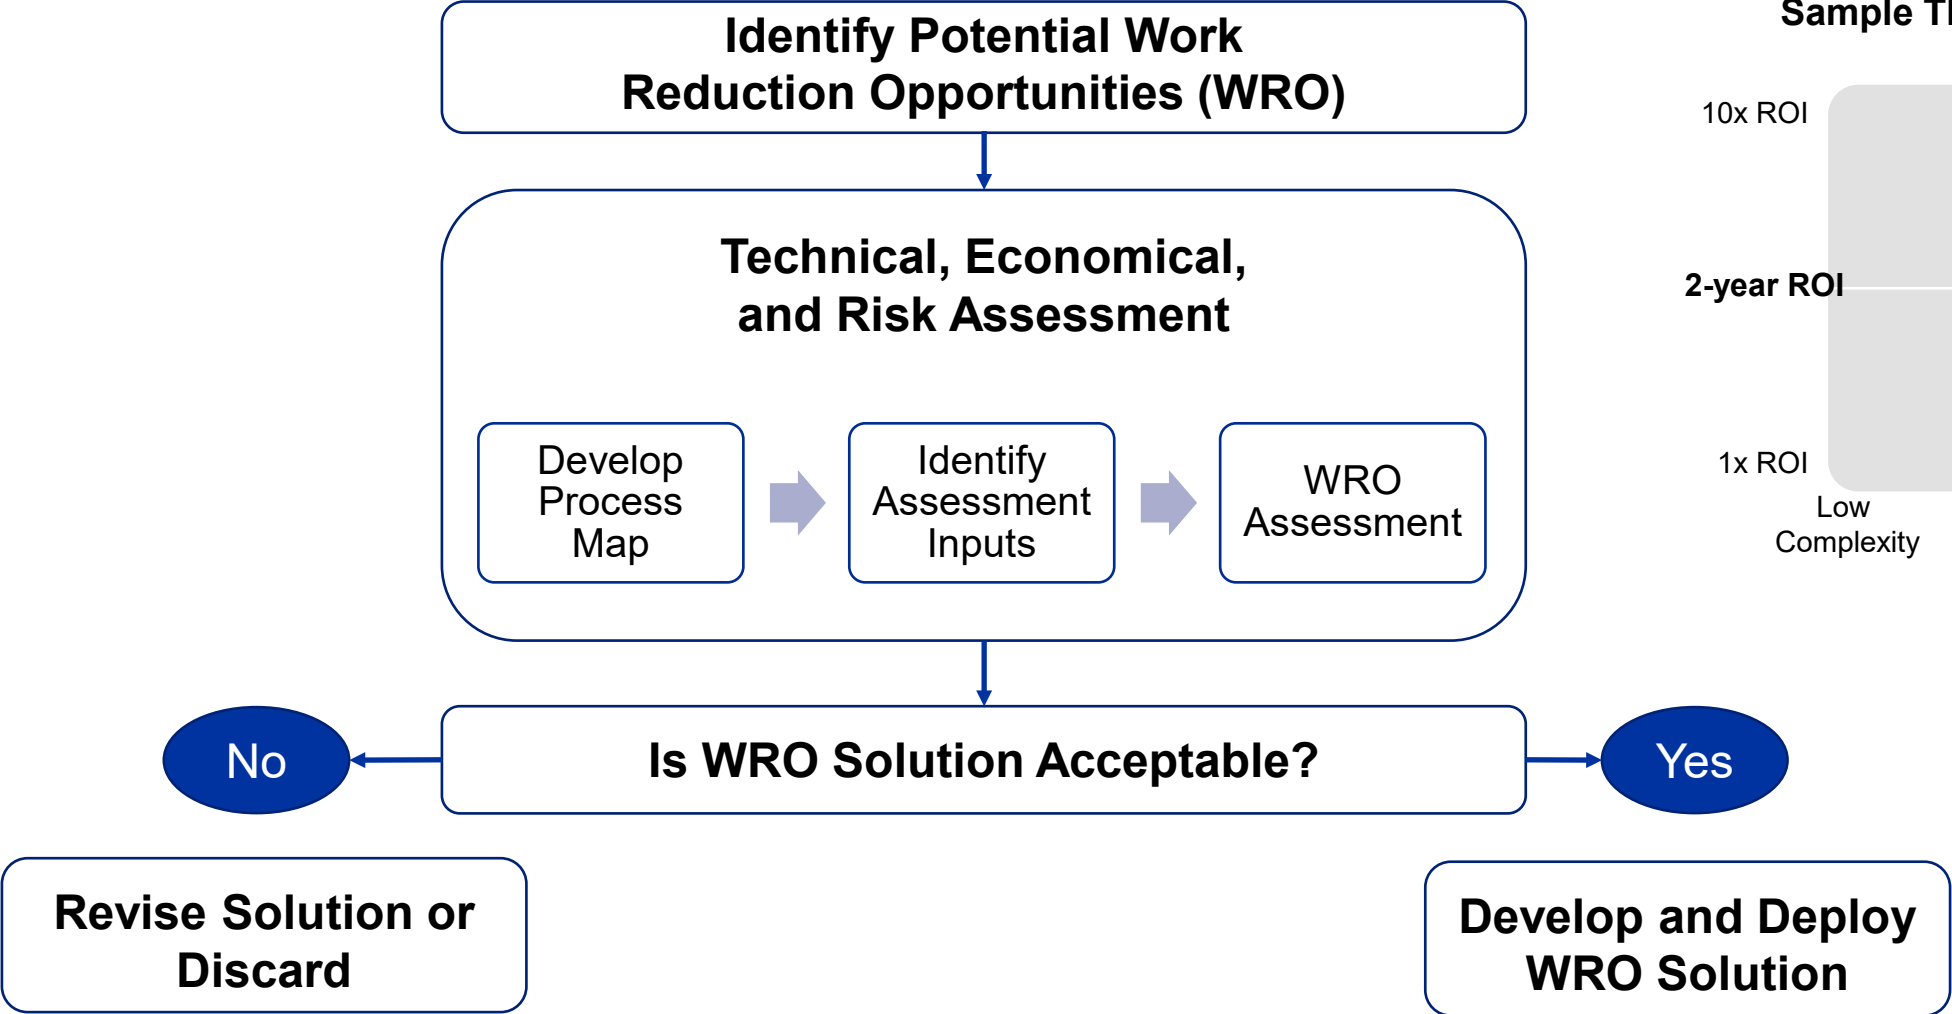

Work Week Management Process Innovation

John McCague, PE
Sargent & Lundy
Digital Modernization & Consulting

May 2024

Why deploy AI/ML and Automation Tools?

REDUCE O&M
COST

KNOWLEDGE
RETENTION TOOL

INCREASE PLANT
RELIABILITY

TERA Process Pilot: SNC

Sample TERA Process Results

Work Week Management Solutions

Workflow Automation & Tracking

Databases –
Maximo, INPO

Condition
Reports

Resource
Availability

Triggers

Logic

Actions

Natural Language
Processing

Automated
Alerts

Schedule Bunting

Visualization

New Work
Screening

- **Significantly Streamlined Workflows**
- **Expedited maintenance response**
- **Deployable cross-industry**